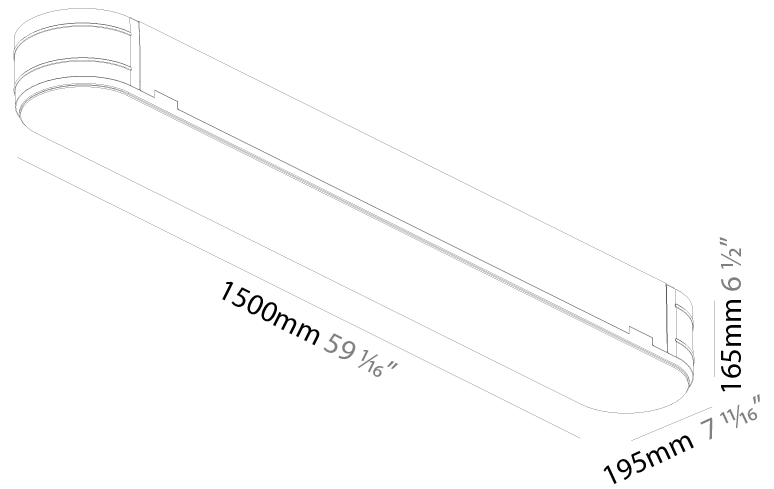

GENERAL

Series: Smoothy
Subseries: Smoothline
Brand: Prolicht
Division: Architectural
Mounting Type: Trimless
Mounting Location: Ceiling
Subcategory: Ambient

PHYSICAL

Shape: Oval
Length (mm): 1500
Length (in): 59 1/16
Width (mm): 195
Width (in): 7 11/16
Depth (mm): 165
Depth (in): 6 1/2
Ceiling Thickness (mm): 10 / 12.5 / 15 / 25 / 30
Ceiling Thickness (in): 3/8 or 1/2 or 9/16 or 1 or 1 3/16
Min. Recessing Depth (mm): 180
Min. Recessing Depth (in): 7 1/16
Light Distribution: Direct
Weight (kg): 9.4
Weight (lbs): 20.68
Diffuser: PMMA - Opal
Fixture Material: Extruded Aluminum / Steel
Cut-out Measurements: 1535mm / 60 7/16" x 230mm / 9 1/16"
Upon Request: Unique Sizes Unique Ceiling Thickness Unique Mounting Depth Spot Inserts

ELECTRICAL

Lamp Type: LED (Zhaga Standard)
Input Wattage (W): 52.5
Total Output Wattage (W): 45
Dimming: [Tri-Mode (Non-Dimming and Phase Dimming (120Vac only) and 0-10V Dimming)](#)
Driver Included: Yes
Driver Location: Integrated
Driver Type: Constant Current - Universal
Driver Class: Class 2
Input Voltage (V): 120 - 277
Constant Current (MA): 500

LED

[Color Temperature (°K): 3000 / 3500 / 4000](#)
Max. Delivered Lumen (lm): 3890 / 4194 / 4280
CRI: >80 CRI
Lamp Life (hrs): 50000
Upon Request: RGB-W Tunable White Special Color Temperature CRI90

OPTICAL

RATINGS AND CERTIFICATIONS

Certified By: Certified for North American Standards
IP rating: IP20

PROJECT
TYPE
SPECIFIER
QUANTITY
DATE

1535mm x 230mm
60 7/16" x 9 1/16"

10 | 12 1/2 | 15 | 25 | 30mm
3/8" | 1/2" | 9/16" | 1" | 1 3/16"