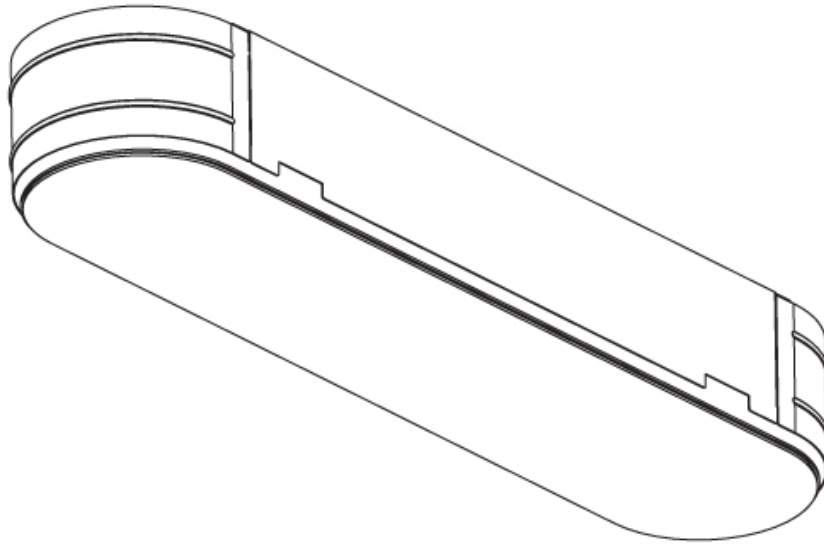

A37516-

PROJECT

TYPE

SPECIFIER

QUANTITY

DATE