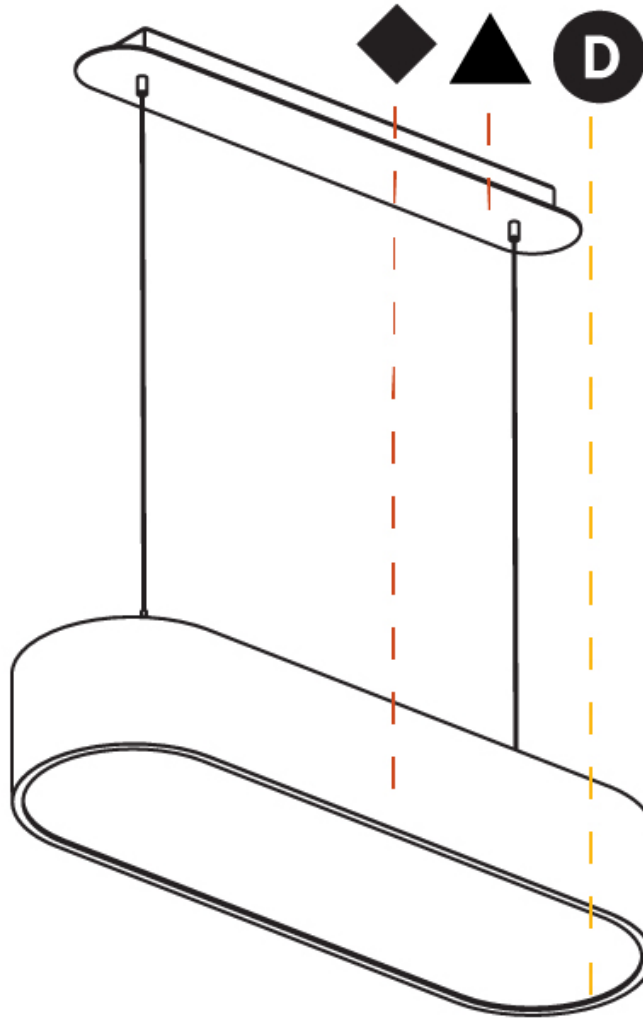

SMOOTHLINE SUSPENSION

A30269-

PROJECT	_____
TYPE	_____
SPECIFIER	_____
QUANTITY	_____
DATE	_____