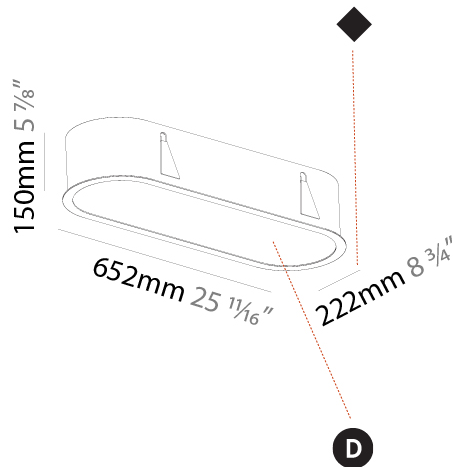

GENERAL

Series: Smoothy
Subseries: Smoothline
Brand: Prolicht
Division: Architectural
Mounting Type: Recessed
Mounting Location: Ceiling
Subcategory: Ambient

PHYSICAL

Shape: Oval
Length (mm): 652
Length (in): 25 11/16
Width (mm): 222
Width (in): 8 3/4
Depth (mm): 150
Depth (in): 5 7/8
Ceiling Thickness (mm): 10 / 12.5 / 15 / 25
Ceiling Thickness (in): 3/8 or 1/2 or 9/16 or 1
Min. Recessing Depth (mm): 160
Min. Recessing Depth (in): 6 5/16
Light Distribution: Direct
Weight (kg): 4.033
Weight (lbs): 8.87
Diffuser: PMMA - Opal or Micro-Prism
Fixture Finish: SSR / BKV / CWI / CRY / HAB / UFT / ITA / RUA / FTG / MYG / LOD / PUS / FRO / FUP / KIA / POP / BLS / SPG / MEY / GOH / GUM / CHC / COM / ABZ / JAG / OBR / MOS / ROR
Fixture Material: Extruded Aluminum / Steel
Cut-out Measurements: 635mm / 25" x 205mm / 8 1/16"

ELECTRICAL

Lamp Type: LED (Zhaga Standard)
Input Wattage (W): 21
Total Output Wattage (W): 18
Dimming: Tri-Mode (Non-Dimming and Phase Dimming (120Vac only) and 0-10V Dimming)
Driver Included: Yes
Driver Location: Integrated
Driver Type: Constant Current - Universal
Driver Class: Class 2
Input Voltage (V): 120 - 277
Constant Current (MA): 500

LED

Color Temperature (°K): 3000 / 3500 / 4000
Max. Delivered Lumen (lm): 1430 / 1539 / 1570
CRI: >80 CRI
Lamp Life (hrs): 50000

OPTICAL

RATINGS AND CERTIFICATIONS

Certified By: Certified for North American Standards
IP rating: IP20